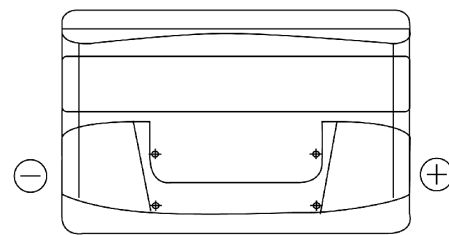

### Power DB852

Part number	DB852
Technology	Flooded
EAN/GTIN	3661024024662
Voltage	12 V
Capacity	85.0 Ah
CCA	760 A
Length	353 mm
Width	175 mm
Height	175 mm
Box size	LB5
Polarity	ETN 0
Terminal Type	EN taper post
Hold Down	B13
Weights (subject of variation)	19.40 kg

#### Terminal Type

Ø19.5

Ø179

Positive Terminal

Negative Terminal